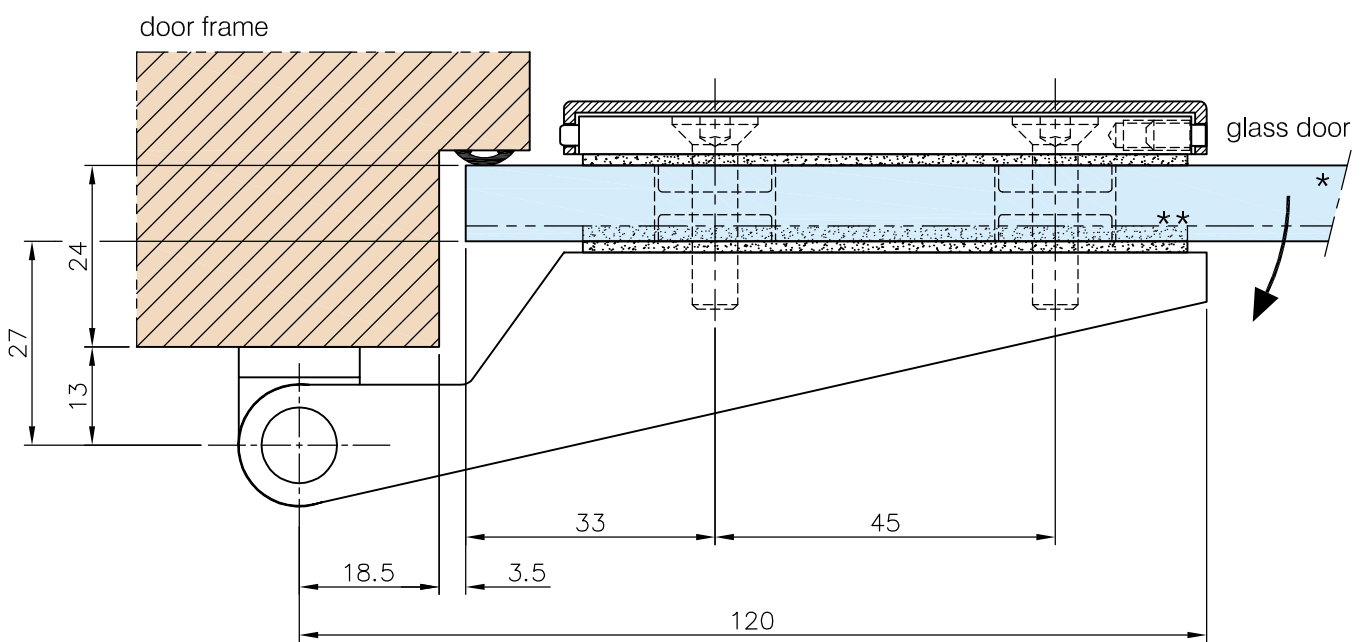

304

Glass door hinge zintec/aluminium	Glastür-Scharnier Zinkdruckguss/Alu.	Charnière pour porte en verre zamak/aluminium	Glaseurscharnier zamack/aluminium
...20 stainless steel effect ...23 chrome effect polished	...20 Edelfstahleffekt ...23 Chromeffekt poliert	...20 aspect inox brossé ...23 aspect chromé brillant	...20 RVS look ...23 Chroom look gepolijst

* drawing shows 10 mm glass (----- line shows 8 mm glass)
 ** drawing shows additional rubber for use with 8 mm glass

glass cutout

max. load weights and door width