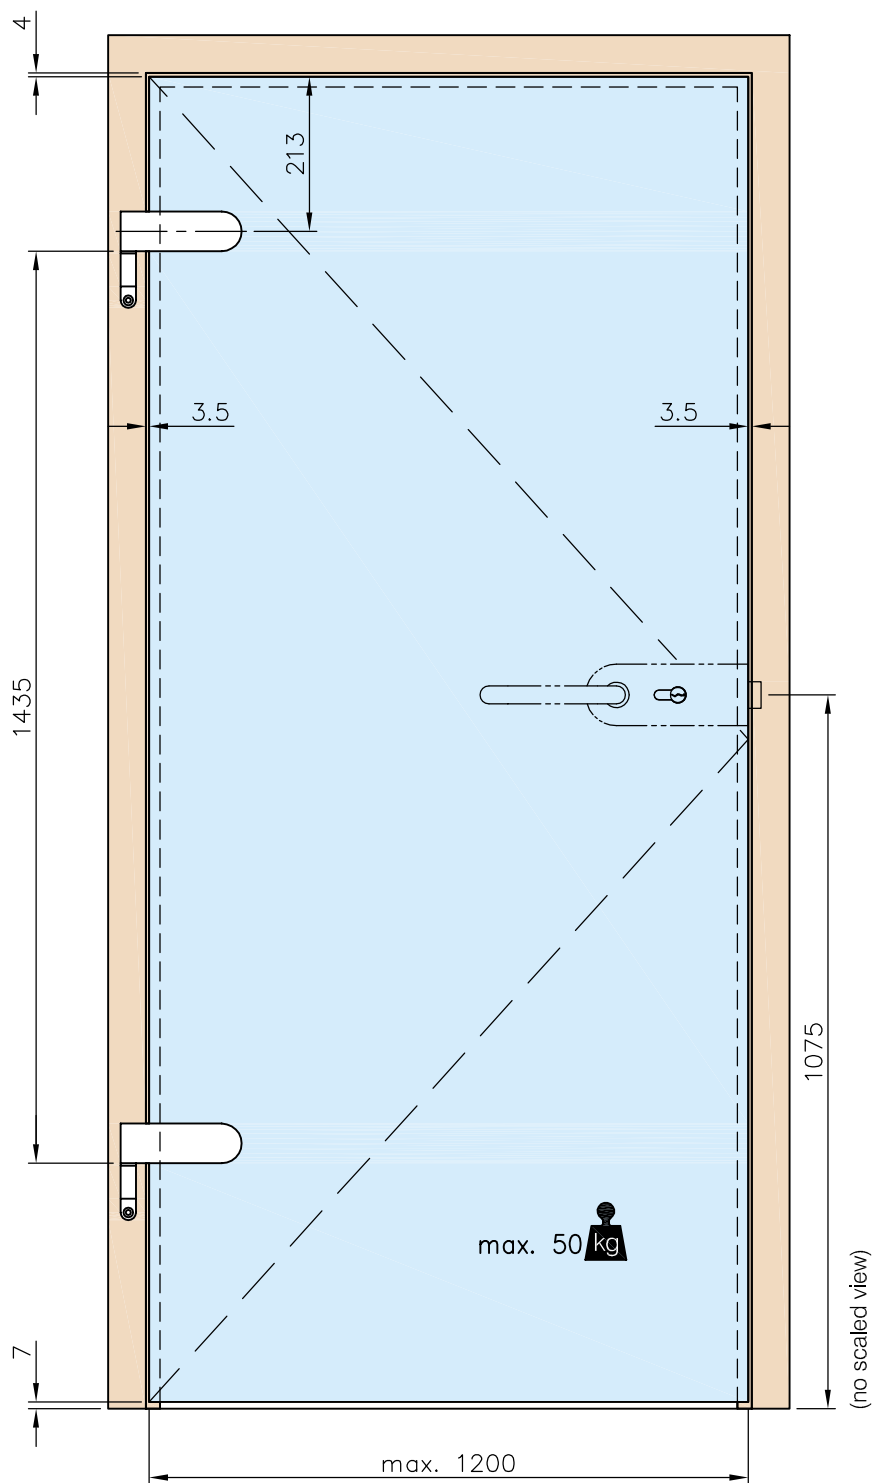

304

Glass door hinge zintec/aluminium	Glastür-Scharnier Zinkdruckguss/Alu.	Charnière pour porte en verre zamak/aluminium	Glaseurscharnier zamack/aluminium
...20 stainless steel effect ...23 chrome effect polished	...20 Edelfstahleffekt ...23 Chromeffekt poliert	...20 aspect inox brossé ...23 aspect chromé brillant	...20 RVS look ...23 Chroom look gepolijst

* drawing shows 10 mm glass (----- line shows 8 mm glass)
 ** drawing shows additional rubber for use with 8 mm glass

glass cutout

max. load weights and door width