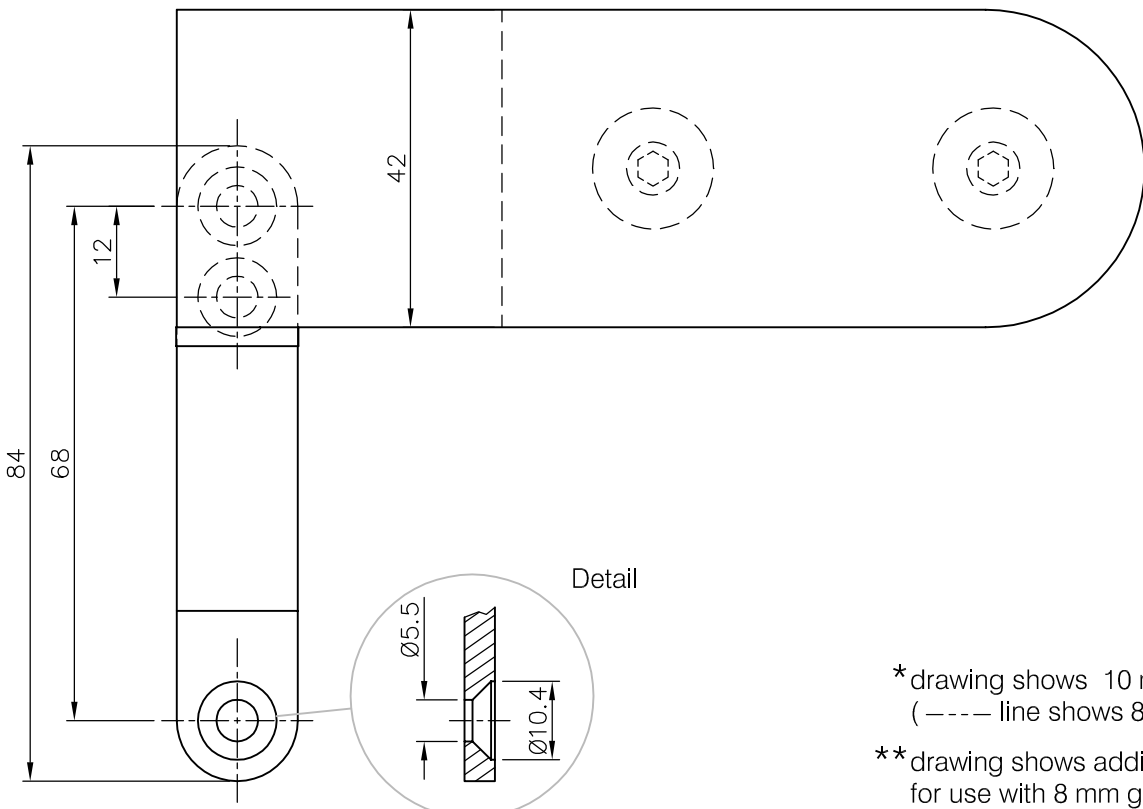

304

Glass door hinge zintec/aluminium	Glastür-Scharnier Zinkdruckguss/Alu.	Charnière pour porte en verre zamak/aluminium	Glaseurscharnier zamack/aluminium
...20 stainless steel effect ...23 chrome effect polished	...20 Edelfstahleffekt ...23 Chromeffekt poliert	...20 aspect inox brossé ...23 aspect chromé brillant	...20 RVS look ...23 Chroom look gepolijst

* drawing shows 10 mm glass (----- line shows 8 mm glass)
 ** drawing shows additional rubber for use with 8 mm glass

glass cutout

max. load weights and door width