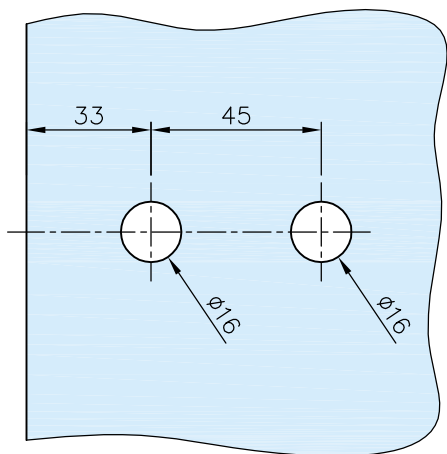

304

Glass door hinge zintec/aluminium	Glastür-Scharnier Zinkdruckguss/Alu.	Charnière pour porte en verre zamak/aluminium	Glaseurscharnier zamack/aluminium
...20 stainless steel effect ...23 chrome effect polished	...20 Edelfstahleffekt ...23 Chromeffekt poliert	...20 aspect inox brossé ...23 aspect chromé brillant	...20 RVS look ...23 Chroom look gepolijst

* drawing shows 10 mm glass (----- line shows 8 mm glass)
 ** drawing shows additional rubber for use with 8 mm glass

glass cutout

max. load weights and door width